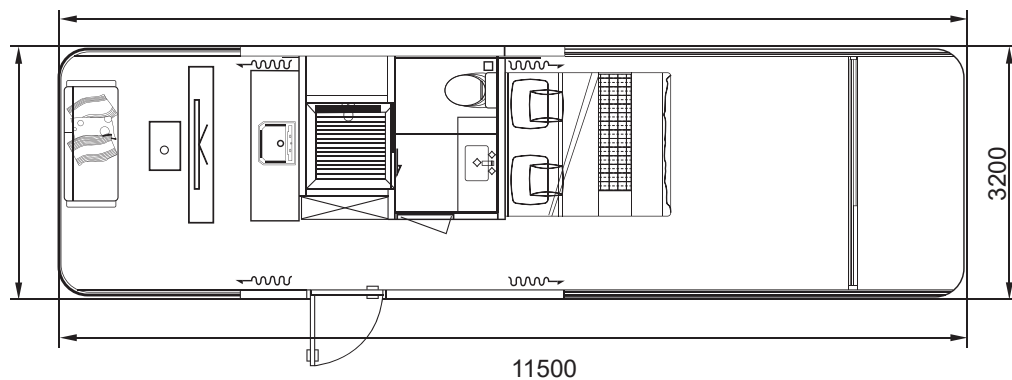

www.CabinY.net

CABIN Y 1060

Dimensions:
L6m x W3.2m x H3.2m

CABIN Y 2085

Dimensions:
L8.5m x W3.2m x H3.2m

CABIN Y 2115

Dimensions:

L11.5m x W3.2m x H3.2m

CABIN Y 3115

Dimensions:

L11.5m x W3.2m x H3.2m

OPTIONAL WITH DECK

CABIN Y 1060 + D23

CABIN Y 2085 + D34

CABIN Y 1060 + D34

CODE	ITEM	SIZE
D23	Decking	2 x 3m
D34	Decking	3 x 4m
DS35	Decking Stair	3 x 5m

OPTIONAL WITH DECK

CABIN Y 2115 + D34

CABIN Y 3115 + DS35

OPTIONAL WITH POOL

CABIN Y 2085 + DP410

CABIN Y 2115 + DP410

CABIN Y 3115 + DPS411

CODE	ITEM	SIZE
DP410	Decking Pool	4 x 10m
DPS411	Decking Pool Stair	4 x 11m

ENDLESS SWIMMING POOL

1. Endless swim area

2. Jacuzzi

Closed with the Cover

SIZE:
5820 x 2300 x 1550 mm

INTERIOR

INTERIOR

INTERIOR