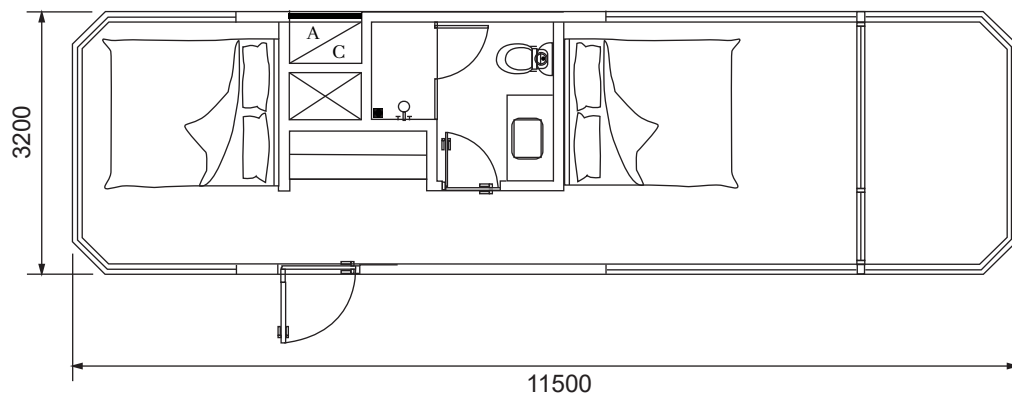

www.CabinY.net

CABIN Y 1060

Dimensions:
L6m x W3.2m x H3.2m

CABIN Y 2085

Dimensions:
L8.5m x W3.2m x H3.2m

CABIN Y 2115

Dimensions:

L11.5m x W3.2m x H3.2m

CABIN Y 3115

Dimensions:

L11.5m x W3.2m x H3.2m

OPTIONAL WITH DECK

CABIN Y 1060 + D23

CABIN Y 2085 + D34

CABIN Y 1060 + D34

CODE	ITEM	SIZE
D23	Decking	2 x 3m
D34	Decking	3 x 4m
DS35	Decking Stair	3 x 5m

OPTIONAL WITH DECK

CABIN Y 2115 + D34

CABIN Y 3115 + DS35

OPTIONAL WITH POOL

CABIN Y 2085 + DP410

CABIN Y 2115 + DP410

CABIN Y 3115 + DPS411

CODE	ITEM	SIZE
DP410	Decking Pool	4 x 10m
DPS411	Decking Pool Stair	4 x 11m

ENDLESS SWIMMING POOL

1. Endless swim area

2. Jacuzzi

Closed with the Cover

SIZE:
5820 x 2300 x 1550 mm

INTERIOR

INTERIOR

INTERIOR