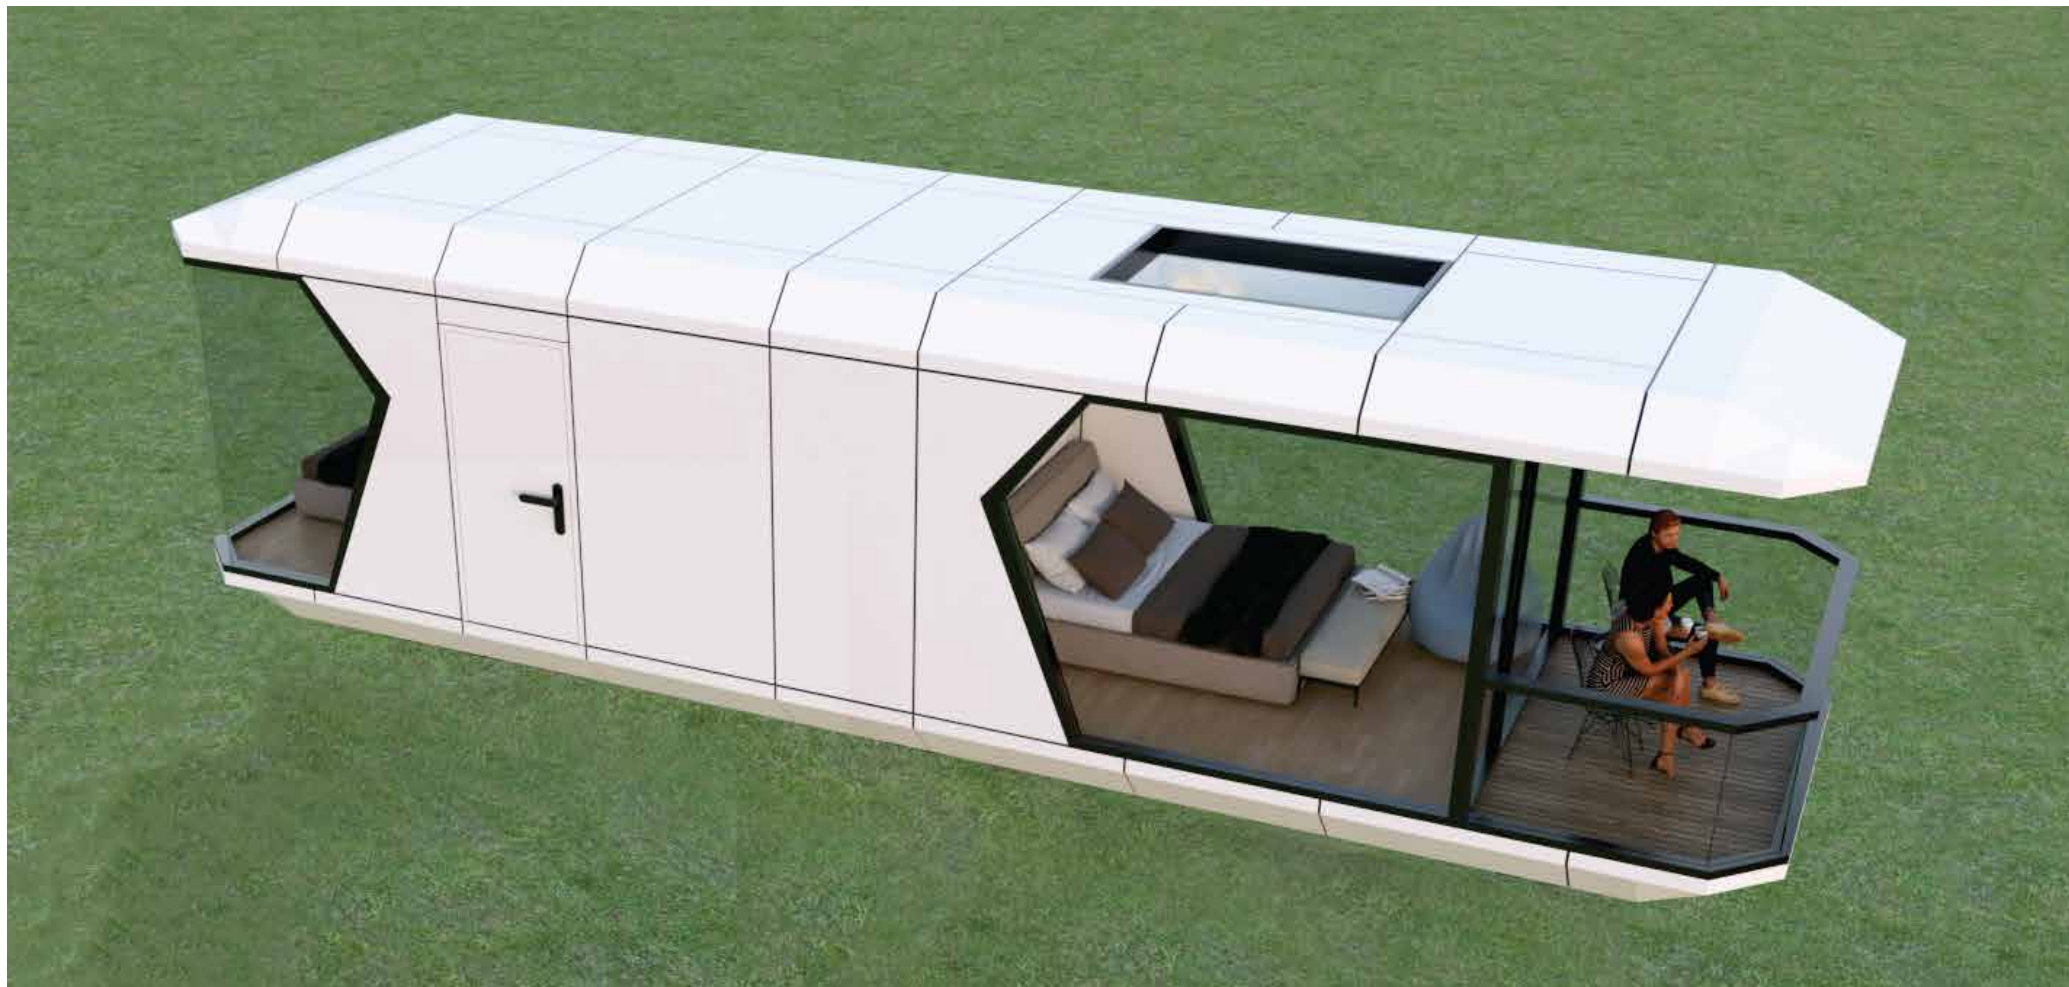

www.CabinY.net

CABIN Y 1060

Dimensions:
L6m x W3.2m x H3.2m

CABIN Y 2085

Dimensions:
L8.5m x W3.2m x H3.2m

CABIN Y 2115

Dimensions:

L11.5m x W3.2m x H3.2m

CABIN Y 3115

Dimensions:

L11.5m x W3.2m x H3.2m

OPTIONAL WITH DECK

CABIN Y 1060 + D23

CABIN Y 2085 + D34

CABIN Y 1060 + D34

CODE	ITEM	SIZE
D23	Decking	2 x 3m
D34	Decking	3 x 4m
DS35	Decking Stair	3 x 5m

OPTIONAL WITH DECK

CABIN Y 2115 + D34

CABIN Y 3115 + DS35

OPTIONAL WITH POOL

CABIN Y 2085 + DP410

CABIN Y 2115 + DP410

CABIN Y 3115 + DPS411

CODE	ITEM	SIZE
DP410	Decking Pool	4 x 10m
DPS411	Decking Pool Stair	4 x 11m

ENDLESS SWIMMING POOL

1. Endless swim area

2. Jacuzzi

Closed with the Cover

SIZE:
5820 x 2300 x 1550 mm

INTERIOR

INTERIOR

INTERIOR