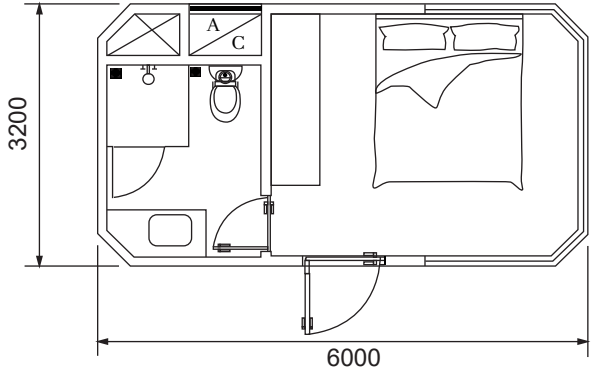

www.CabinY.net

CABIN Y 1060

Dimensions:
L6m x W3.2m x H3.2m

CABIN Y 2085

Dimensions:
L8.5m x W3.2m x H3.2m

CABIN Y 2115

Dimensions:

L11.5m x W3.2m x H3.2m

CABIN Y 3115

Dimensions:

L11.5m x W3.2m x H3.2m

OPTIONAL WITH DECK

CABIN Y 1060 + D23

CABIN Y 2085 + D34

CABIN Y 1060 + D34

CODE	ITEM	SIZE
D23	Decking	2 x 3m
D34	Decking	3 x 4m
DS35	Decking Stair	3 x 5m

OPTIONAL WITH DECK

CABIN Y 2115 + D34

CABIN Y 3115 + DS35

OPTIONAL WITH POOL

CABIN Y 2085 + DP410

CABIN Y 2115 + DP410

CABIN Y 3115 + DPS411

CODE	ITEM	SIZE
DP410	Decking Pool	4 x 10m
DPS411	Decking Pool Stair	4 x 11m

ENDLESS SWIMMING POOL

1. Endless swim area

2. Jacuzzi

Closed with the Cover

SIZE:
5820 x 2300 x 1550 mm

INTERIOR

INTERIOR

INTERIOR