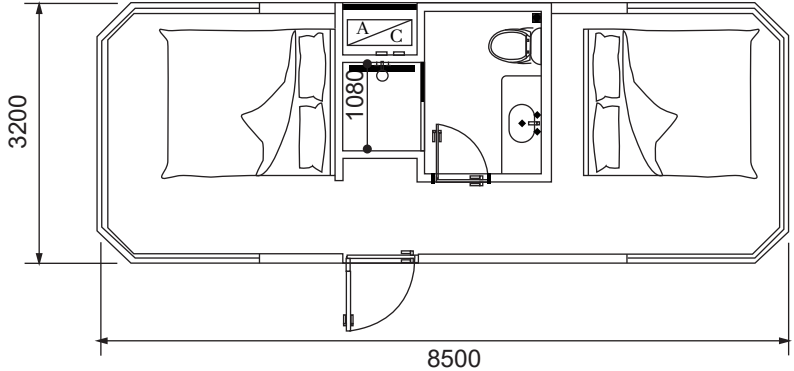

www.CabinY.net

CABIN Y 1060

Dimensions:
L6m x W3.2m x H3.2m

CABIN Y 2085

Dimensions:
L8.5m x W3.2m x H3.2m

CABIN Y 2115

Dimensions:

L11.5m x W3.2m x H3.2m

CABIN Y 3115

Dimensions:

L11.5m x W3.2m x H3.2m

OPTIONAL WITH DECK

CABIN Y 1060 + D23

CABIN Y 2085 + D34

CABIN Y 1060 + D34

CODE	ITEM	SIZE
D23	Decking	2 x 3m
D34	Decking	3 x 4m
DS35	Decking Stair	3 x 5m

OPTIONAL WITH DECK

CABIN Y 2115 + D34

CABIN Y 3115 + DS35

OPTIONAL WITH POOL

CABIN Y 2085 + DP410

CABIN Y 2115 + DP410

CABIN Y 3115 + DPS411

CODE	ITEM	SIZE
DP410	Decking Pool	4 x 10m
DPS411	Decking Pool Stair	4 x 11m

ENDLESS SWIMMING POOL

1. Endless swim area

2. Jacuzzi

Closed with the Cover

SIZE:
5820 x 2300 x 1550 mm

INTERIOR

INTERIOR

INTERIOR